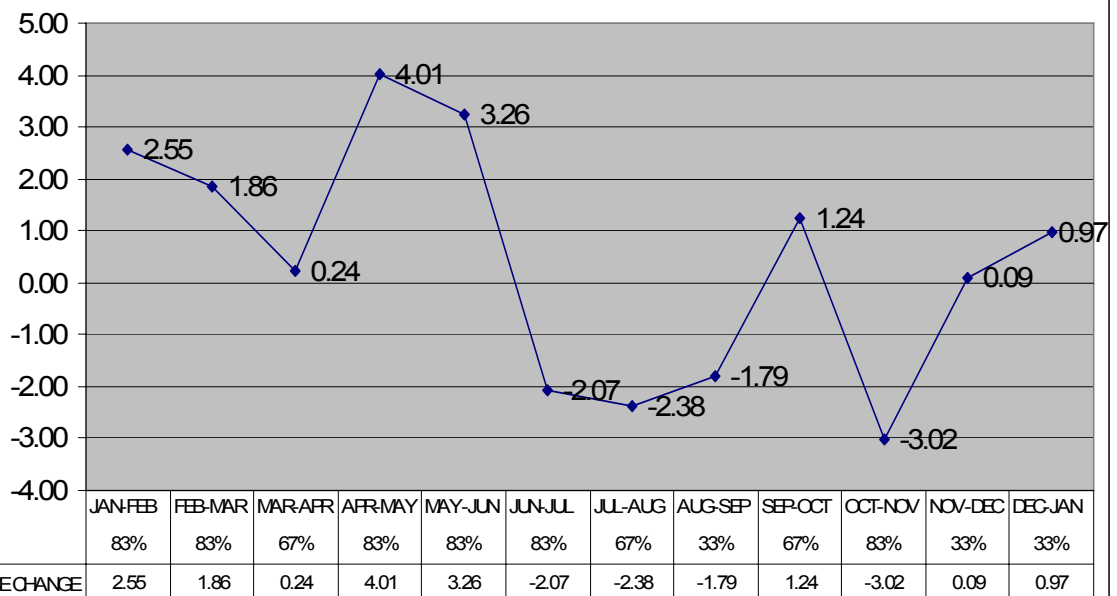

SEASONALITY CHART

SEASONALITY CHART RAW RSS3 2544-2549

SEASONALITY SMOKED RSS3 2544-2549

SEASONALITY CHART FOB BKK 2544-2549

SEASONALITY TOCOM IN BAHT 2543-2549