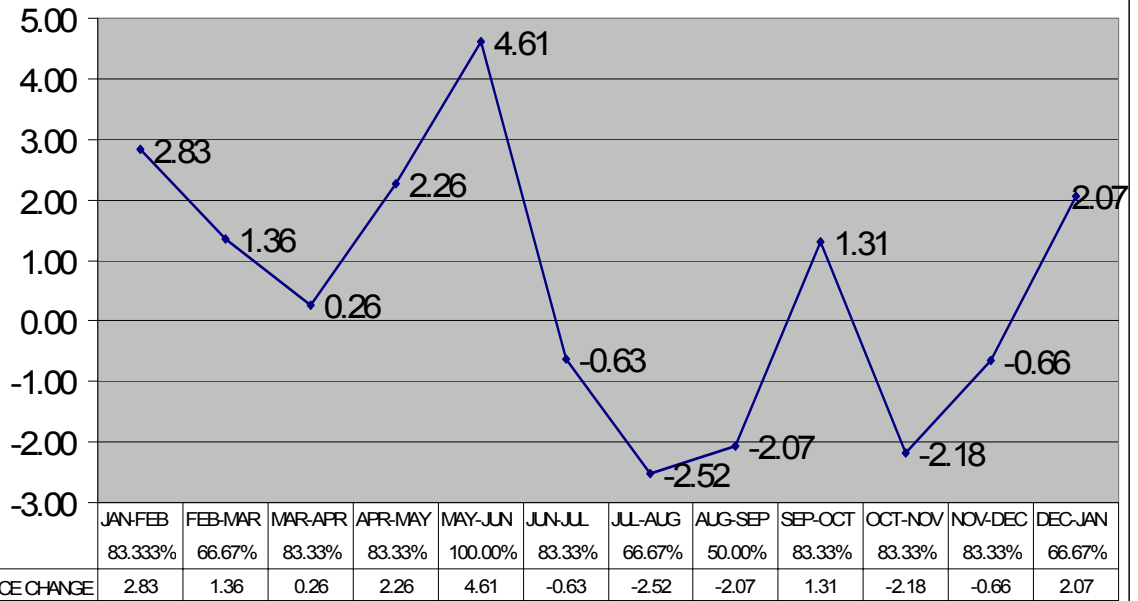

SEASONALITY CHART

SEASONALITY CHART RAW RSS3 2544-2549

SEASONALITY SMOKED RSS3 2544-2549

SEASONALITY CHART FOB BKK 2544-2549

SEASONALITY TOCOM IN BAHT 2543-2549