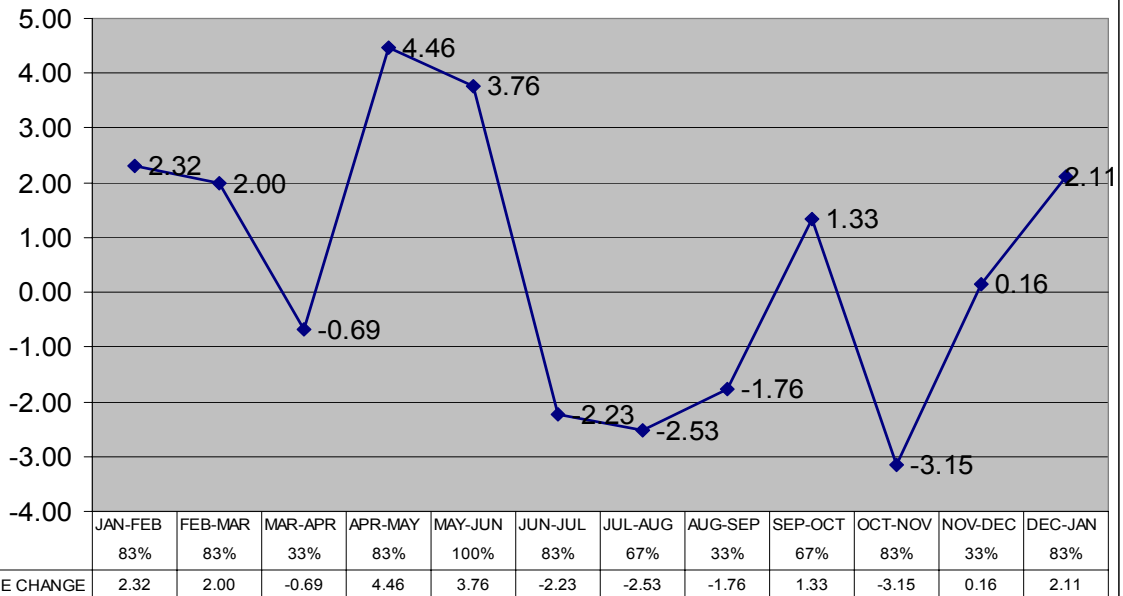

SEASONALITY CHART

SEASONALITY CHART RAW RSS3 2544-2549

SEASONALITY SMOKED RSS3 2544-2549

SEASONALITY CHART FOB BKK 2544-2549

SEASONALITY TOCOM IN BAHT 2543-2549